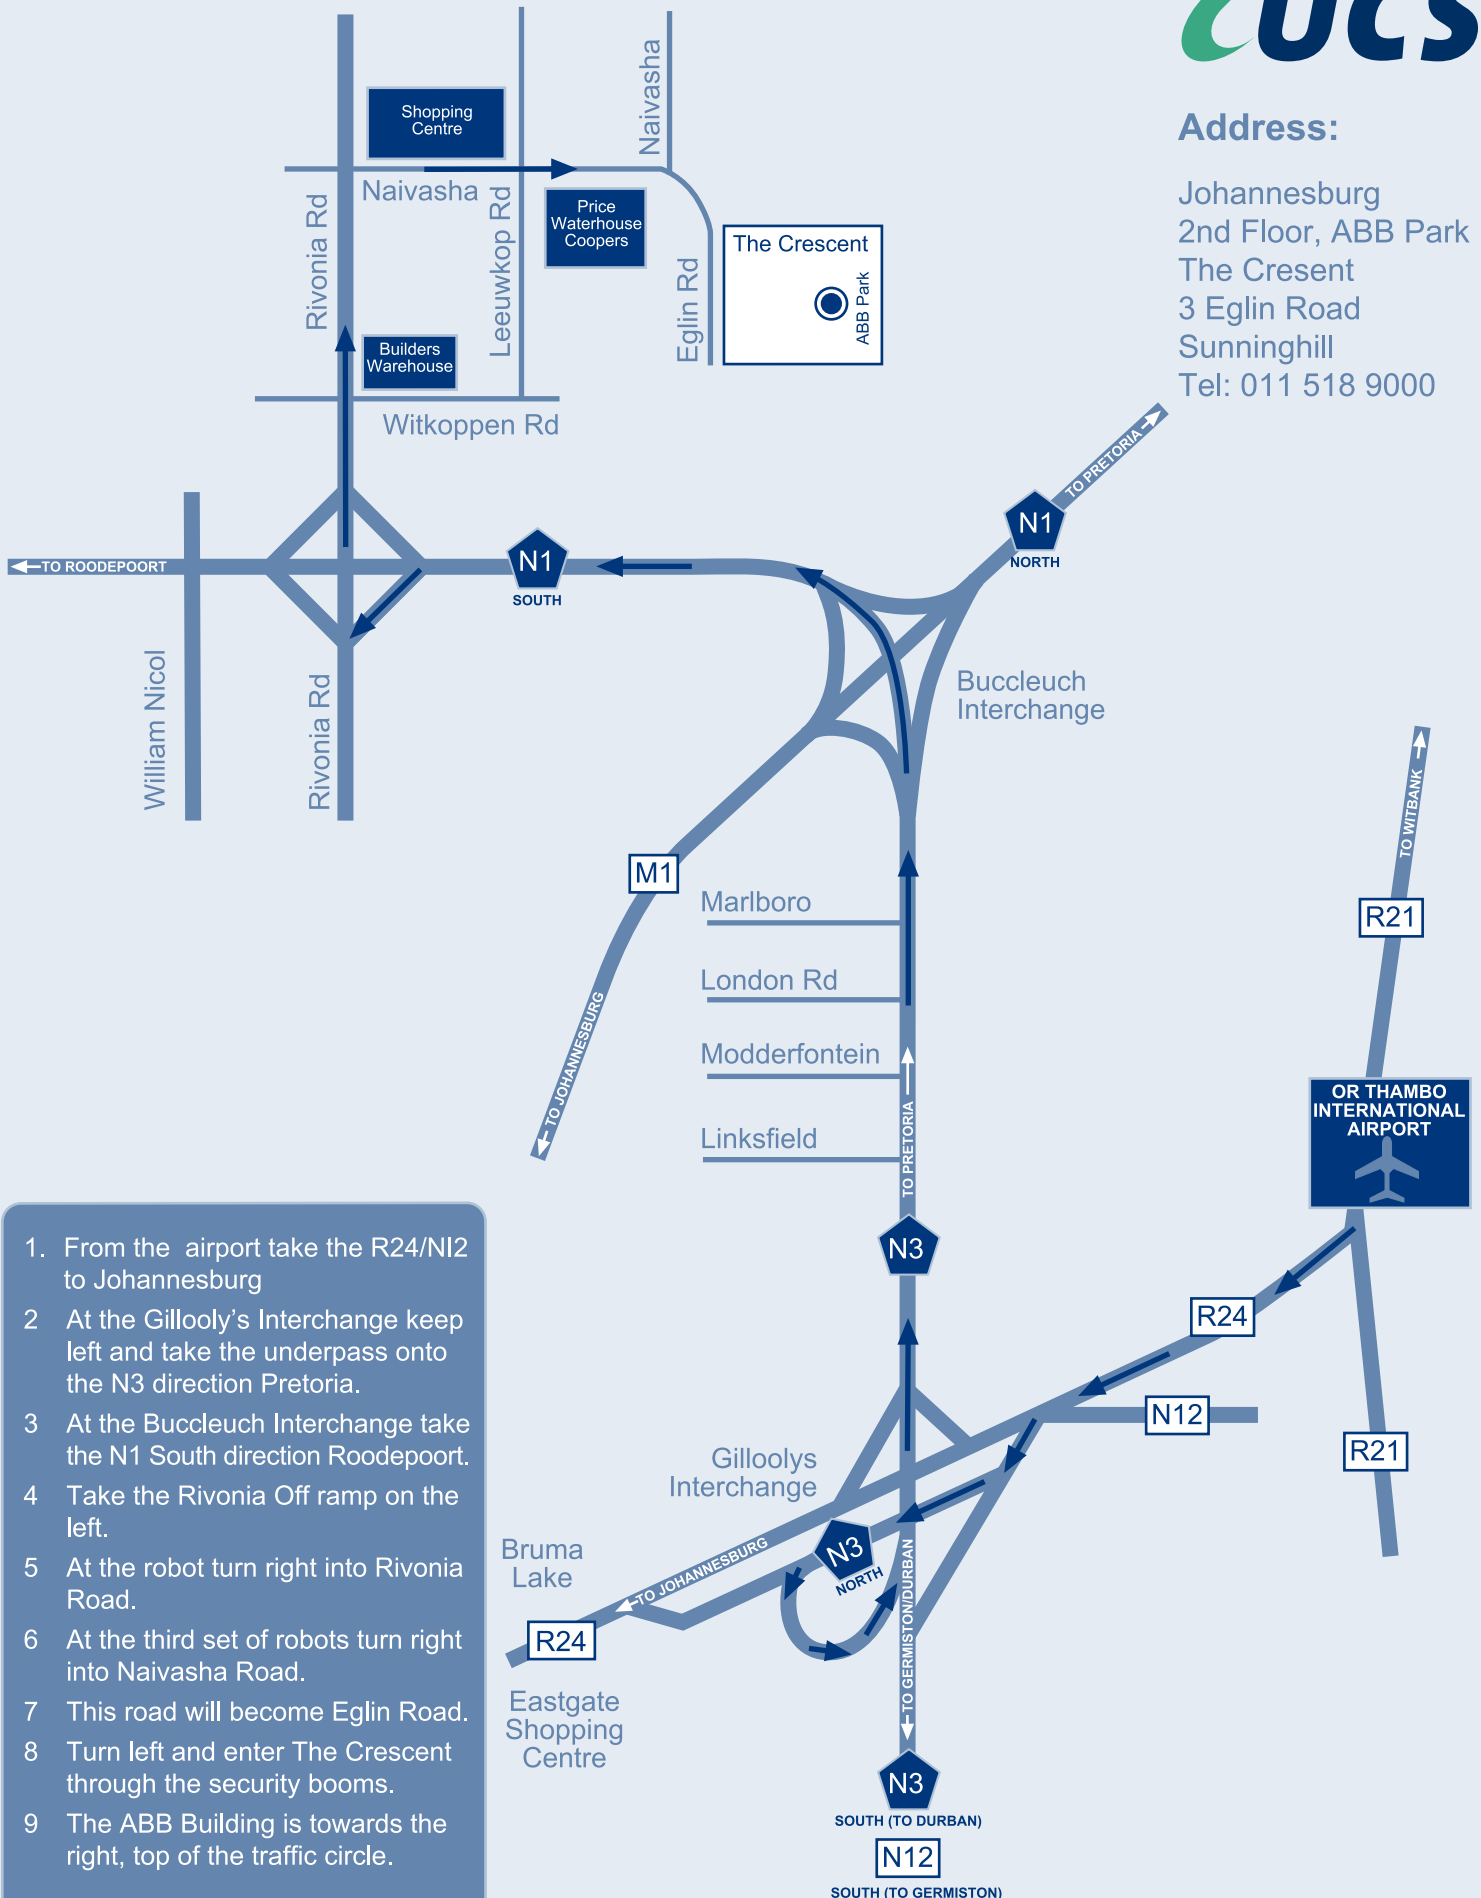

**Address:**

Johannesburg  
 2nd Floor, ABB Park  
 The Crescent  
 3 Eglin Road  
 Sunninghill  
 Tel: 011 518 9000

1. From the airport take the R24/N12 to Johannesburg
  2. At the Gillooly's Interchange keep left and take the underpass onto the N3 direction Pretoria.
  3. At the Buccleuch Interchange take the N1 South direction Roodepoort.
  4. Take the Rivonia Off ramp on the left.
  5. At the robot turn right into Rivonia Road.
  6. At the third set of robots turn right into Naivasha Road.
  7. This road will become Eglin Road.
  8. Turn left and enter The Crescent through the security booms.
  9. The ABB Building is towards the right, top of the traffic circle.
-  UCS is on the 2nd floor of ABB Park, The Crescent, 3 Eglin Road, Sunninghill.